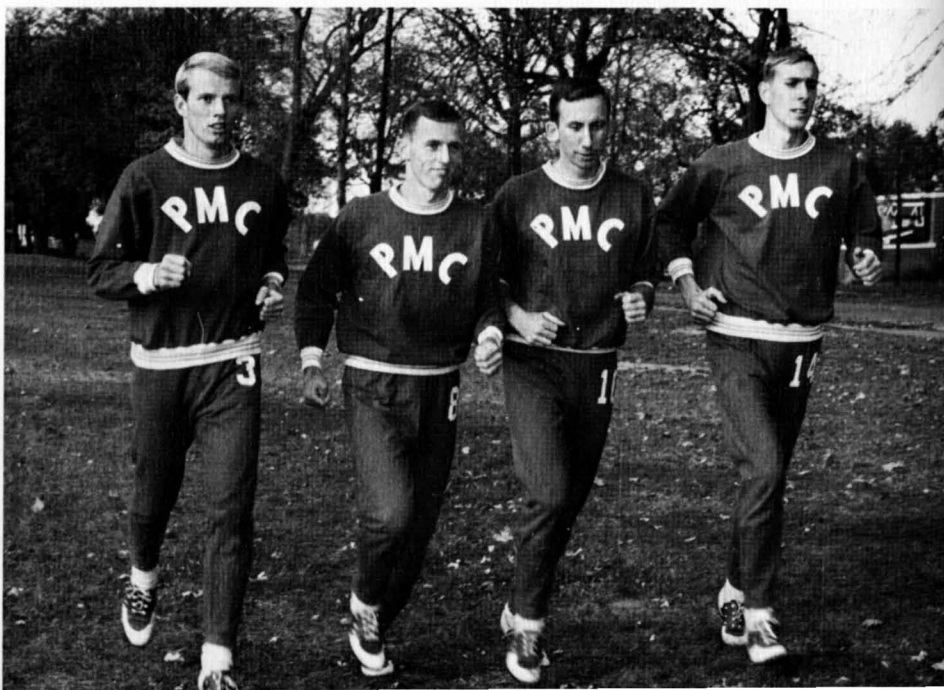

The story of the games cannot be fully told by a pictorial presentation. Bob Grosch, Larry Geter, Steve Bender, Terry Grow, Chick Goebel, Tim Joyce, Fred McGuiney, Pete Rohana, Rosy Roselle, Bob Templin, Clark Wonderland and Bill Yarnall played sixty minutes of great football in each game, and energetically battled those last minute losses which came to the team so often.

Defensive tackles Joe Kelly and Pete Parsels converge on ball carrier.

Jim Miller grabs kick-off as the PMC line gets set for a middle return.

CROSS-COUNTRY TEAM

TOP ROW: Bob Heitman, Roy Rankin, Neil Weygandt, co-captain; Charlie McCoy, Tom Caracciolo, Bill Cramer, Jim Bowles, and Jim Ryder. **BOTTOM ROW:** Mike Kormanicki, Mike Stal-

Charlie McCoy begins to move away from the pack of runners as injured teammate Dave Driscoll renders encouragement from the sidelines.

Mike Stalkus, the loneliest of the long distance runners.

Team Co-captains, Junior Charlie McCoy and Senior Dave Irons, 1965 MAC Cross-Country Champion.

Managers

Theodore Battafarano
Paul Donovan
Robert Esposito
Thomas Gray
Joel Seinfeld
Dale Dohner, Sttistician
Wesley Rowles, Statistician

FRESHMAN FOOTBALL SQUAD

Edward Arendasky
Karl Bowers
Frederick Brutsche
William Deni
George Dillon
John Flanagan
Patrick Foley
Michael Gallagher
Frank Gianotto
Frederick Head
James Huff
Theodore Karpovich
Pierce King
Robert Ludlow
William MacQueen
John Mascaro
Fred McAnlis
Dennis Melnychuk