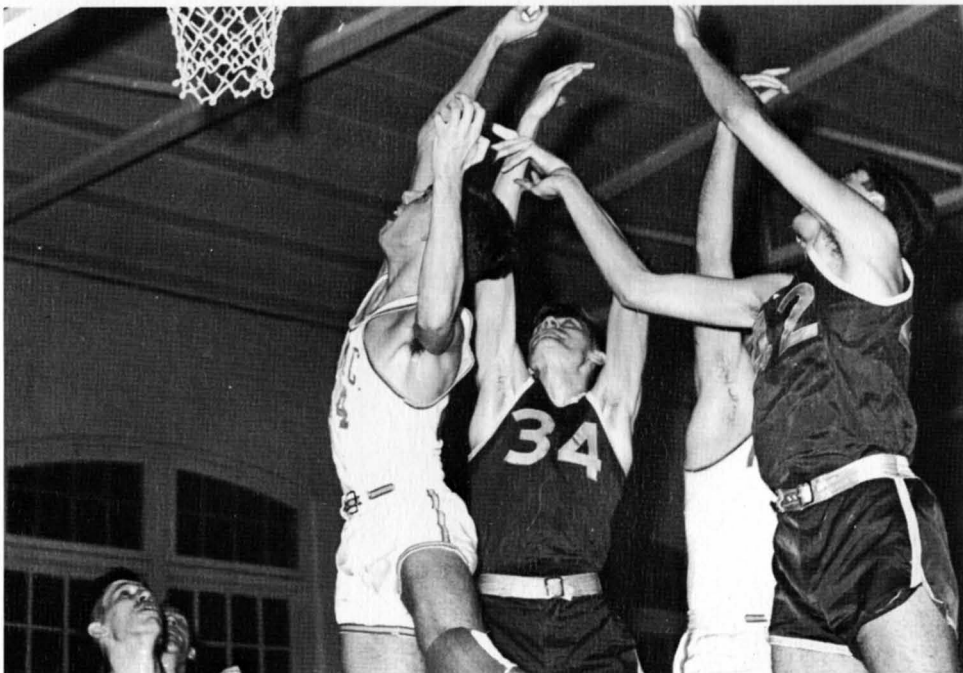

The story of the games cannot be fully told by a pictorial presentation. Bob Grosch, Larry Geter, Steve Bender, Terry Grow, Chick Goebel, Tim Joyce, Fred McGuiney, Pete Rohana, Rosy Roselle, Bob Templin, Clark Wonderland and Bill Yarnall played sixty minutes of great football in each game, and energetically battled those last minute losses which came to the team so often.

Charlie McCoy begins to move away from the pack of runners as injured teammate Dave Driscoll renders encouragement from the sidelines.

Mike Stalkus, the loneliest of the long distance runners.

Team Co-captains, Junior Charlie McCoy and Senior Dave Irons, 1965 MAC Cross-Country Champion.

Cartwright pulls in pass as Elliot and Meszaros look on.

Ron Arbogast at the foul line against Delaware Valley.

Konzleman rebounds as Arbogast goes up to help.

Arms in action!

PMC WRESTLING TEAM

FRONT ROW: C. Clauss, W. Zuza, E. Bond, J. Miller, J. Benner. **BACK ROW:** Asst. Coach H. Durney, R. Schwartz, F. Bankert, S. Young, and J. Peterson. Not in picture, Coach, Harald Sveinbjornsson.