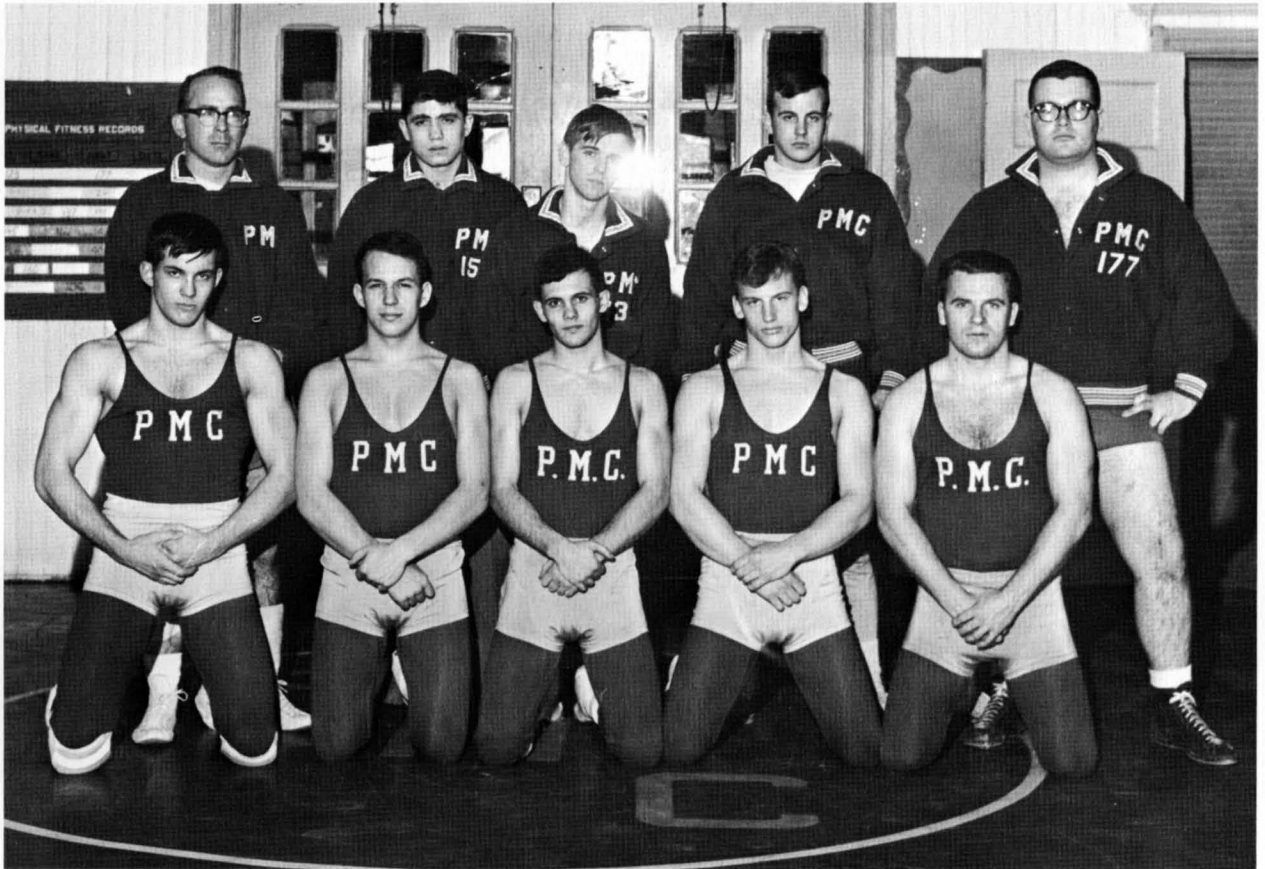

The story of the games cannot be fully told by a pictorial presentation. Bob Grosch, Larry Geter, Steve Bender, Terry Grow, Chick Goebel, Tim Joyce, Fred McGuiney, Pete Rohana, Rosy Roselle, Bob Templin, Clark Wonderland and Bill Yarnall played sixty minutes of great football in each game, and energetically battled those last minute losses which came to the team so often.

Charlie McCoy begins to move away from the pack of runners as injured teammate Dave Driscoll renders encouragement from the sidelines.

Mike Stalkus, the loneliest of the long distance runners.

Team Co-captains, Junior Charlie McCoy and Senior Dave Irons, 1965 MAC Cross-Country Champion.

Cartwright pulls in pass as Elliot and Meszaros look on.

Ron Arbogast at the foul line against Delaware Valley.

Konzleman rebounds as Arbogast goes up to help.

Arms in action!

PMC WRESTLING TEAM

FRONT ROW: C. Clauss, W. Zuza, E. Bond, J. Miller, J. Benner. **BACK ROW:** Asst. Coach H. Durney, R. Schwartz, F. Bankert, S. Young, and J. Peterson. Not in picture, Coach, Harald Sveinbjornsson.

Managers

Theodore Battafarano
Paul Donovan
Robert Esposito
Thomas Gray
Joel Seinfeld
Dale Dohner, Sttistician
Wesley Rowles, Statistician

FRESHMAN FOOTBALL SQUAD

Edward Arendasky
Karl Bowers
Frederick Brutsche
William Deni
George Dillon
John Flanagan
Patrick Foley
Michael Gallagher
Frank Gianotto
Frederick Head
James Huff
Theodore Karpovich
Pierce King
Robert Ludlow
William MacQueen
John Mascaro
Fred McAnlis
Dennis Melnychuk