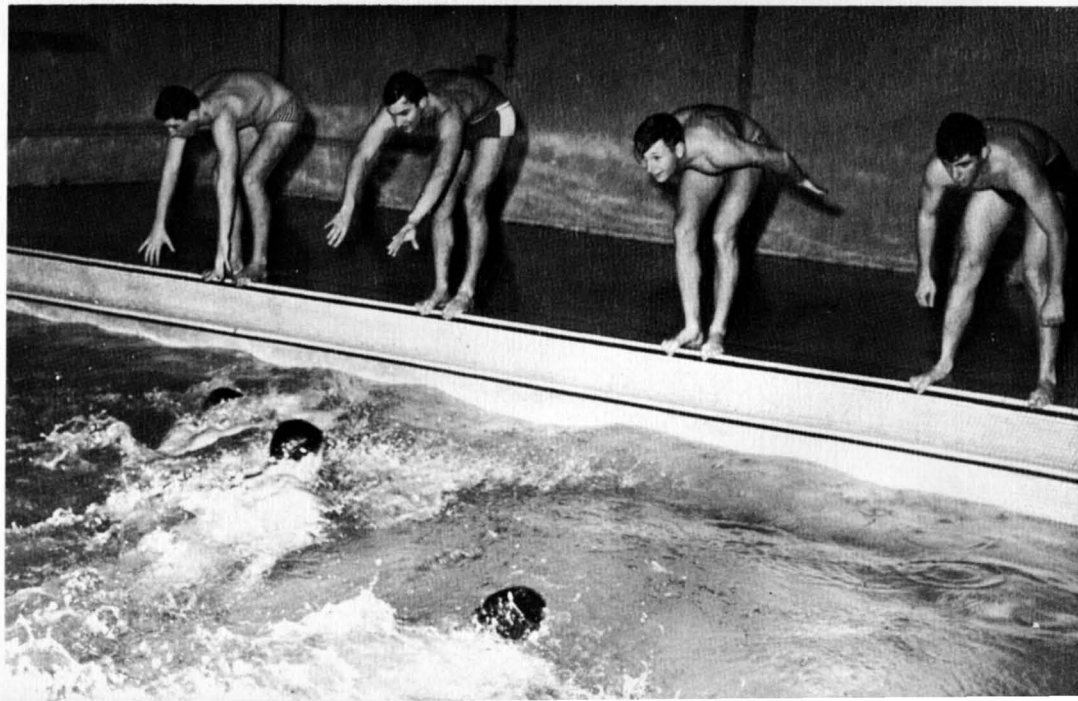

The P.M.C. swimming team practices "kicking" in the pool. W. VanPelt, E. Kijewski, H. Lutz, and L. Pickett.